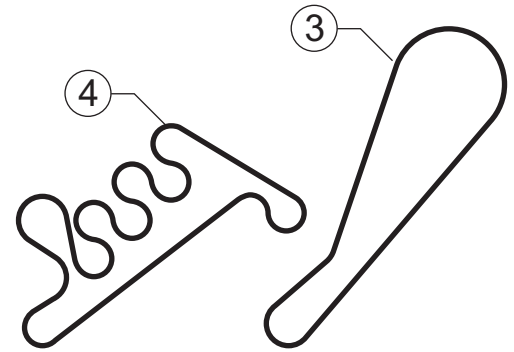

MBO PERFECTION SERIES REPLACEMENT ROLLERS			
Pos #	KEPES Part #	Description	Model
1	930280	Spiral fold rollers 43.7mm OD	32S
1	930733	Spiral fold rollers 43.7mm OD	30S
1	930687	Spiral fold rollers 43.7mm OD	26S
1	930732	Spiral fold rollers 43.7mm OD	23S

COMMON MBO PERFECTION SERIES REPLACEMENT PARTS		
Pos #	KEPES Part #	Description
2	790165	Vacuum Register Belt
3	790166	Drive belt 6 plate Parallel
3	102057	Drive belt 4 plate Parallel
3	102094	Drive belt 6 plate 8-Page
3	102052	Drive belt 4 plate 8-Page
4	790334	Roller drive belt 4 plate
4	790335	Roller drive belt 8 plate
5	790320	Circlip (pivot bolt)
6	790305	Pivot bolt
7	200031	Roller bearing
8	790281	Spring washer
9	790307	Compression spring
10	790306	Extension spring
11	790349	Brass adjustment part
12	600500	Coupler /on roller w/screw
13	790268	Coupler/center piece w/o #16
14	790376	Coupler/retainer spring only
15	790336	Cross carrier cone (double) drive

For instruction on how to check these items
or if you have any other questions, call 262-652-7889

COMMON SLITTERSHAFT MBO PERFECTION (S Series) REPLACEMENT PARTS		
Pos #	KEPES Part #	Description
1	790337	B26S 35mm OD slitter shaft
1	790338	B30S 35mm OD slitter shaft
2	790293	Slitter shaft stem
3	407502	Holding collar/w spacers
4	407605	Large holding collar
5	407535	Rubber/steel transport
6	407532	Steel transport
7	407538	Die block / Counter knife
8	407608	14mm wide die block, dbl edge
9	790094	Edge trim rings
10	409102	Center trim stripper
11	960194	Kick-out wheel
12	807010	Pin wrench for slittershaft
13	811221	Set screw for slittershaft