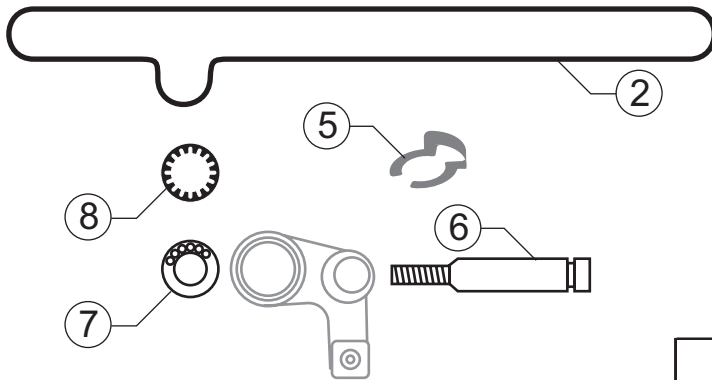

MBO PERFECTION SERIES REPLACEMENT ROLLERS			
Pos #	KEPES Part #	Description	Model
1	930280	Spiral fold rollers 43.7mm OD	32S
1	930733	Spiral fold rollers 43.7mm OD	30S
1	930687	Spiral fold rollers 43.7mm OD	26S
1	930732	Spiral fold rollers 43.7mm OD	23S

COMMON MBO PERFECTION SERIES REPLACEMENT PARTS		
Pos #	KEPES Part #	Description
2	790165	Vacuum Register Belt
3	790166	Drive belt 6 plate Parallel
3	102057	Drive belt 4 plate Parallel
3	102094	Drive belt 6 plate 8-Page
3	102052	Drive belt 4 plate 8-Page
4	790334	Roller drive belt 4 plate
4	790335	Roller drive belt 8 plate
5	790320	Circlip (pivot bolt)
6	790305	Pivot bolt
7	200031	Roller bearing
8	790281	Spring washer
9	790307	Compression spring
10	790306	Extension spring
11	790349	Brass adjustment part
12	600500	Coupler /on roller w/screw
13	790268	Coupler/center piece w/o #16
14	790376	Coupler/retainer spring only
15	790336	Cross carrier cone (double) drive

For instruction on how to check these items
or if you have any other questions, call 262-652-7889

COMMON SLITTERSHAFT MBO PERFECTION (S Series) REPLACEMENT PARTS		
Pos #	KEPES Part #	Description
1	790337	B26S 35mm OD slitter shaft
1	790338	B30S 35mm OD slitter shaft
2	790293	Slitter shaft stem
3	407502	Holding collar/w spacers
4	407605	Large holding collar
5	407535	Rubber/steel transport
6	407532	Steel transport
7	407538	Die block / Counter knife
8	407608	14mm wide die block, dbl edge
9	790094	Edge trim rings
10	409102	Center trim stripper
11	960194	Kick-out wheel
12	807010	Pin wrench for slittershaft
13	811221	Set screw for slittershaft