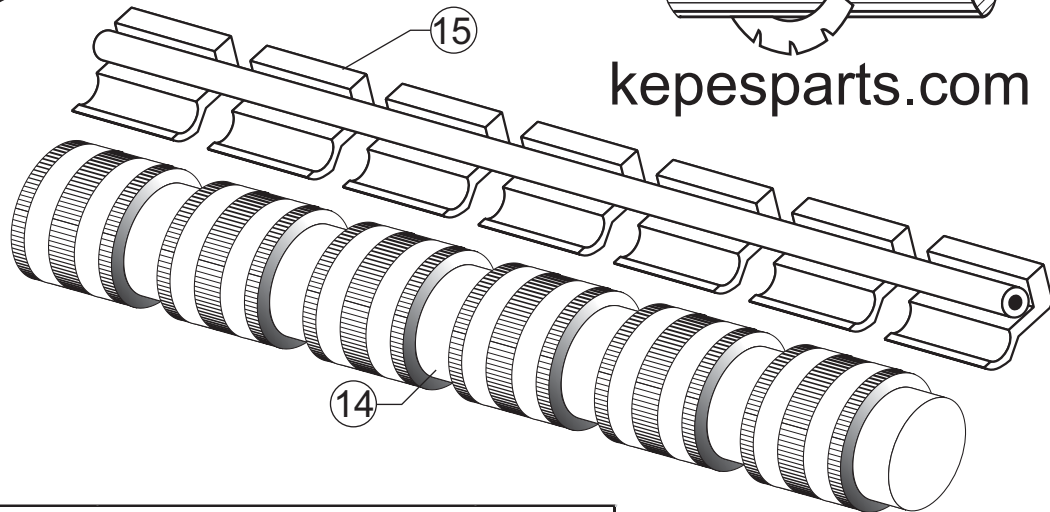

MBO PERFECTION (S Series) GLUE ROLLERS			
Pos #	KEPES Part #	Description	Model
12	807042	Pin wrench glue rollers	
13	811925	Set screw glue rollers	
14	930619	Segmented glue roller	B26S
15	995594	Segmented glue nose	B26S
14	930618	Segmented glue roller	B32S
15	860279	Segmented glue nose	B32S