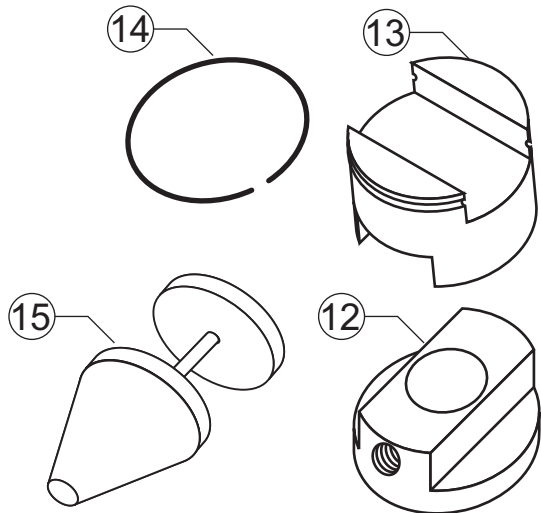

MBO PERFECTION SERIES REPLACEMENT ROLLERS			
Pos #	KEPES Part #	Description	Model
1	930280	Spiral fold rollers 43.7mm OD	32S
1	930733	Spiral fold rollers 43.7mm OD	30S
1	930687	Spiral fold rollers 43.7mm OD	26S
1	930732	Spiral fold rollers 43.7mm OD	23S

COMMON MBO PERFECTION SERIES REPLACEMENT PARTS		
Pos #	KEPES Part #	Description
2	790165	Vacuum Register Belt
3	790166	Drive belt 6 plate Parallel
3	102057	Drive belt 4 plate Parallel
3	102094	Drive belt 6 plate 8-Page
3	102052	Drive belt 4 plate 8-Page
4	790334	Roller drive belt 4 plate
4	790335	Roller drive belt 8 plate
5	790320	Circlip (pivot bolt)
6	790305	Pivot bolt
7	200031	Roller bearing
8	790281	Spring washer
9	790307	Compression spring
10	790306	Extension spring
11	790349	Brass adjustment part
12	600500	Coupler /on roller w/screw
13	790268	Coupler/center piece w/o #16
14	790376	Coupler/retainer spring only
15	790336	Cross carrier cone (double) drive

For instruction on how to check these items
or if you have any other questions, call 262-652-7889

COMMON SLITTERSHAFT MBO PERFECTION (S Series) REPLACEMENT PARTS		
Pos #	KEPES Part #	Description
1	790337	B26S 35mm OD slitter shaft
1	790338	B30S 35mm OD slitter shaft
2	790293	Slitter shaft stem
3	407502	Holding collar/w spacers
4	407605	Large holding collar
5	407535	Rubber/steel transport
6	407532	Steel transport
7	407538	Die block / Counter knife
8	407608	14mm wide die block, dbl edge
9	790094	Edge trim rings
10	409102	Center trim stripper
11	960194	Kick-out wheel
12	807010	Pin wrench for slittershaft
13	811221	Set screw for slittershaft