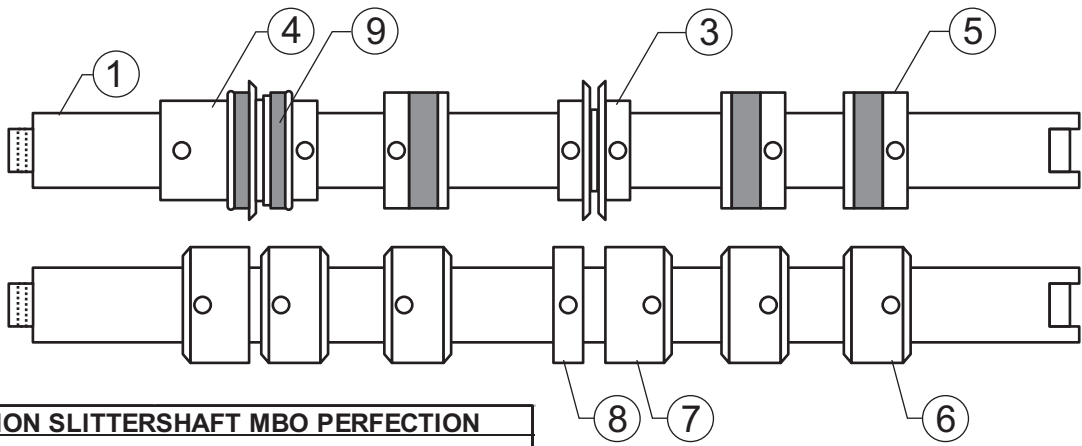

MBO PERFECTION SERIES REPLACEMENT ROLLERS			
Pos #	KEPES Part #	Description	Model
1	930280	Spiral fold rollers 43.7mm OD	32S
1	930733	Spiral fold rollers 43.7mm OD	30S
1	930687	Spiral fold rollers 43.7mm OD	26S
1	930732	Spiral fold rollers 43.7mm OD	23S

COMMON MBO PERFECTION SERIES REPLACEMENT PARTS		
Pos #	KEPES Part #	Description
2	790165	Vacuum Register Belt
3	790166	Drive belt 6 plate Parallel
3	102057	Drive belt 4 plate Parallel
3	102094	Drive belt 6 plate 8-Page
3	102052	Drive belt 4 plate 8-Page
4	790334	Roller drive belt 4 plate
4	790335	Roller drive belt 8 plate
5	790320	Circlip (pivot bolt)
6	790305	Pivot bolt
7	200031	Roller bearing
8	790281	Spring washer
9	790307	Compression spring
10	790306	Extension spring
11	790349	Brass adjustment part
12	600500	Coupler /on roller w/screw
13	790268	Coupler/center piece w/o #16
14	790376	Coupler/retainer spring only
15	790336	Cross carrier cone (double) drive

For instruction on how to check these items
or if you have any other questions, call 262-652-7889

COMMON SLITTERSHAFT MBO PERFECTION (S Series) REPLACEMENT PARTS		
Pos #	KEPES Part #	Description
1	790337	B26S 35mm OD slitter shaft
1	790338	B30S 35mm OD slitter shaft
2	790293	Slitter shaft stem
3	407502	Holding collar/w spacers
4	407605	Large holding collar
5	407535	Rubber/steel transport
6	407532	Steel transport
7	407538	Die block / Counter knife
8	407608	14mm wide die block, dbl edge
9	790094	Edge trim rings
10	409102	Center trim stripper
11	960194	Kick-out wheel
12	807010	Pin wrench for slittershaft
13	811221	Set screw for slittershaft