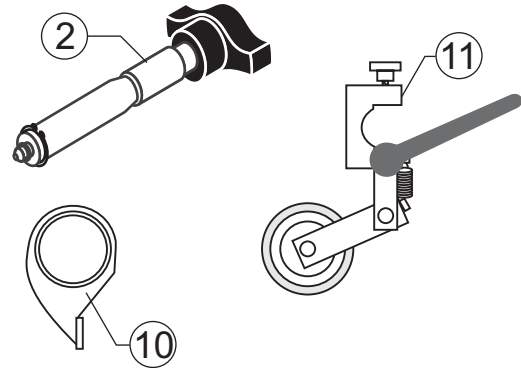

COMMON MBO PERFECTION SERIES REPLACEMENT PARTS		
Pos #	KEPES Part #	Description
2	790165	Vacuum Register Belt
3	790166	Drive belt 6 plate Parallel
3	102057	Drive belt 4 plate Parallel
3	102094	Drive belt 6 plate 8-Page
3	102052	Drive belt 4 plate 8-Page
4	790334	Roller drive belt 4 plate
4	790335	Roller drive belt 8 plate
5	790320	Circlip (pivot bolt)
6	790305	Pivot bolt
7	200031	Roller bearing
8	790281	Spring washer
9	790307	Compression spring
10	790306	Extension spring
11	790349	Brass adjustment part
12	600500	Coupler /on roller w/screw
13	790268	Coupler/center piece w/o #16
14	790376	Coupler/retainer spring only
15	790336	Cross carrier cone (double) drive

Helpful Hints - While installing your rollers , be sure to check:

- Fold plate and deflector settings
- “Zero” the roller tension settings
- Check drive belts and pulleys for wear
- Inspect in-feed guide and belt for wear
- Clean or replace air pump filters (and vanes if applicable)
- Inspect electrical connections between units
- Inspect and clean the suction valve and wheel
- Check transport collars for wear, recover or replace if needed

For instruction on how to check these items
or if you have any other questions, call 262-652-7889

COMMON SLITTERSHAFT MBO PERFECTION (S Series) REPLACEMENT PARTS		
Pos #	KEPES Part #	Description
1	790337	B26S 35mm OD slitter shaft
1	790338	B30S 35mm OD slitter shaft
2	790293	Slitter shaft stem
3	407502	Holding collar/w spacers
4	407605	Large holding collar
5	407535	Rubber/steel transport
6	407532	Steel transport
7	407538	Die block / Counter knife
8	407608	14mm wide die block, dbl edge
9	790094	Edge trim rings
10	409102	Center trim stripper
11	960194	Kick-out wheel
12	807010	Pin wrench for slittershaft
13	811221	Set screw for slittershaft